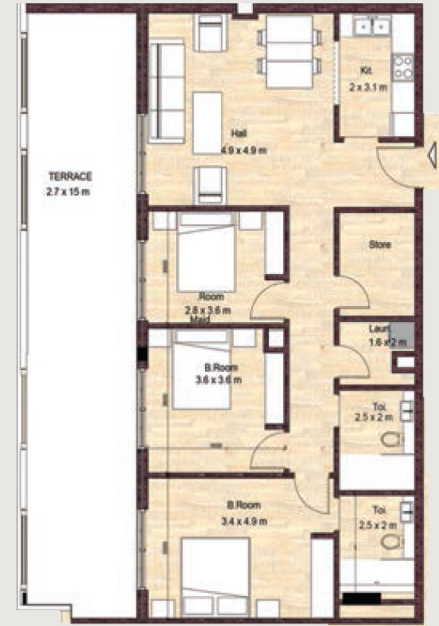

# Two Bedroom Apartment

## Apartment with Balcony

### TYPE A

Area in Sq.m

Unit : 077

Balcony : 051

Total : 128

### TYPE B

Area in Sq.m

Unit : 110

Balcony : 040

Total : 150