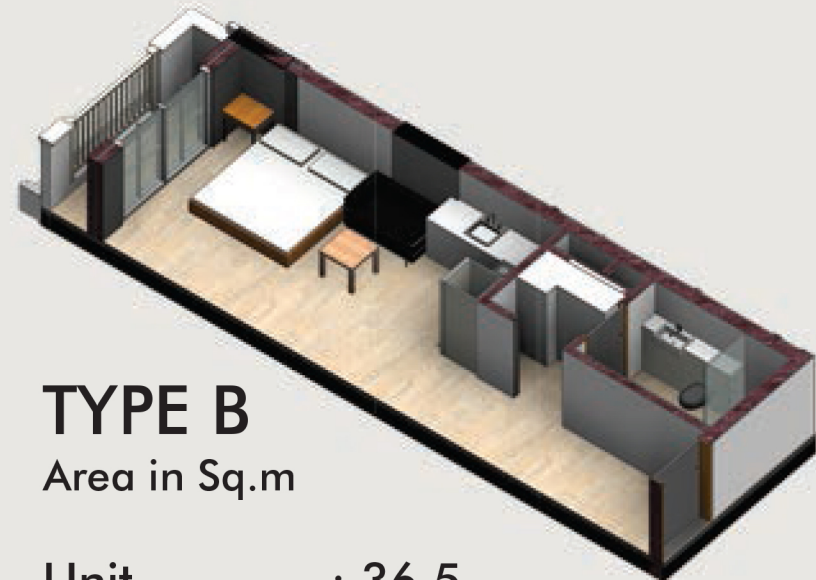

# Studio Apartment

## Apartment with Balcony

### TYPE A

Area in Sq.m

Unit	: 37
Balcony	: 04
<b>Total</b>	<b>: 41</b>